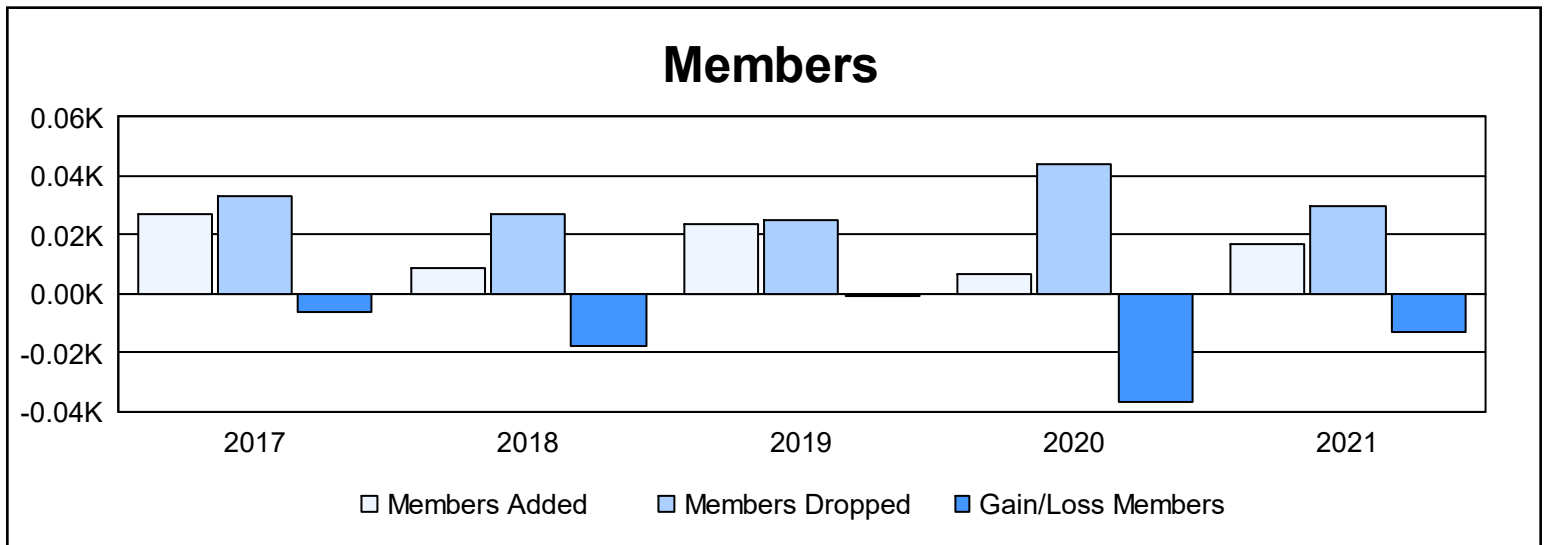

Year	New Clubs	Dropped Clubs	Gain/ Loss Clubs	New Members	Charter Members	Reinstate Members	Transfer Members	Total Member Added	Total Members Dropped	Gain/ Loss Members
2016-2017	0	0	0	24	0	1	2	27	33	-6
2017-2018	0	1	-1	7	1	0	1	9	27	-18
2018-2019	0	1	-1	23	0	1	0	24	25	-1
2019-2020	0	1	-1	7	0	0	0	7	44	-37
2020-2021	0	0	0	15	0	0	2	17	30	-13
<b>Average</b>	<b>0</b>	<b>1</b>	<b>-1</b>	<b>15</b>	<b>0</b>	<b>0</b>	<b>1</b>	<b>17</b>	<b>32</b>	<b>-15</b>

### Membership Composition June 2021 Cumulative