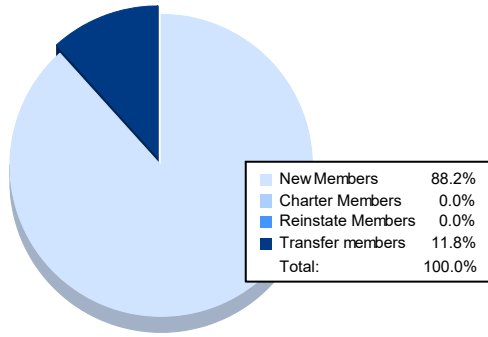

Year	New Clubs	Dropped Clubs	Gain/ Loss Clubs	New Members	Charter Members	Reinstate Members	Transfer Members	Total Member Added	Total Members Dropped	Gain/ Loss Members
2016-2017	0	0	0	24	0	1	2	27	33	-6
2017-2018	0	1	-1	7	1	0	1	9	27	-18
2018-2019	0	1	-1	23	0	1	0	24	25	-1
2019-2020	0	1	-1	7	0	0	0	7	44	-37
2020-2021	0	0	0	15	0	0	2	17	30	-13
<b>Average</b>	<b>0</b>	<b>1</b>	<b>-1</b>	<b>15</b>	<b>0</b>	<b>0</b>	<b>1</b>	<b>17</b>	<b>32</b>	<b>-15</b>

### Membership Composition June 2021 Cumulative