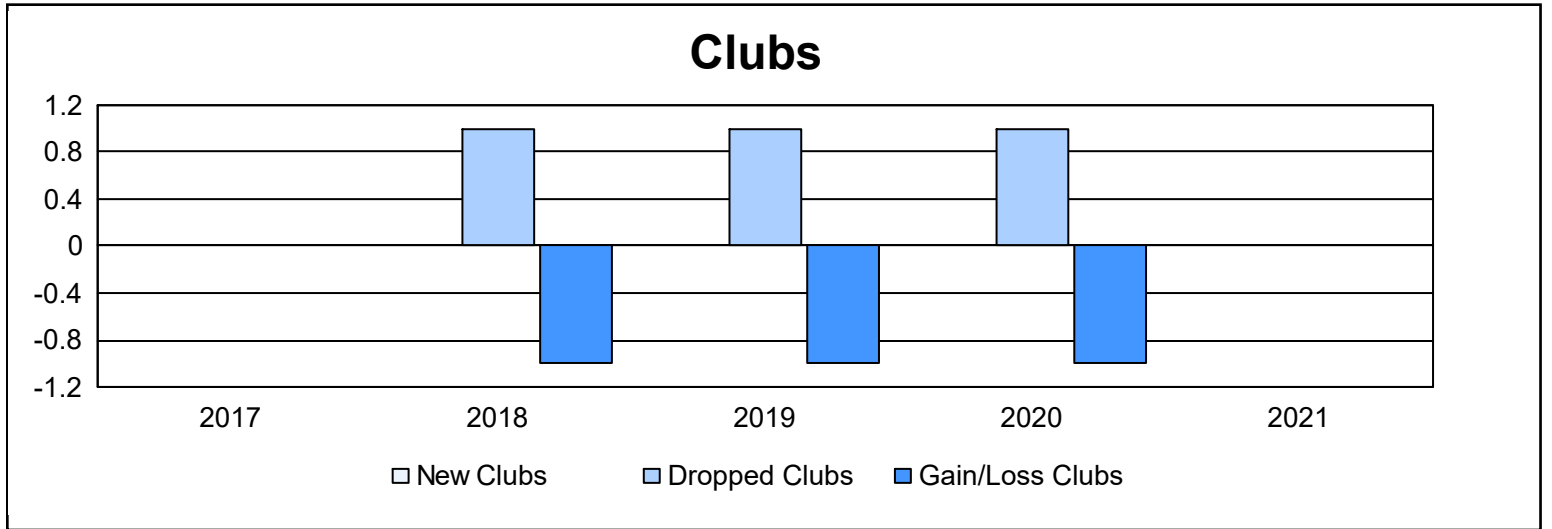

Year	New Clubs	Dropped Clubs	Gain/ Loss Clubs	New Members	Charter Members	Reinstate Members	Transfer Members	Total Member Added	Total Members Dropped	Gain/ Loss Members
2016-2017	0	0	0	24	0	1	2	27	33	-6
2017-2018	0	1	-1	7	1	0	1	9	27	-18
2018-2019	0	1	-1	23	0	1	0	24	25	-1
2019-2020	0	1	-1	7	0	0	0	7	44	-37
2020-2021	0	0	0	15	0	0	2	17	30	-13
<b>Average</b>	<b>0</b>	<b>1</b>	<b>-1</b>	<b>15</b>	<b>0</b>	<b>0</b>	<b>1</b>	<b>17</b>	<b>32</b>	<b>-15</b>

### Membership Composition June 2021 Cumulative